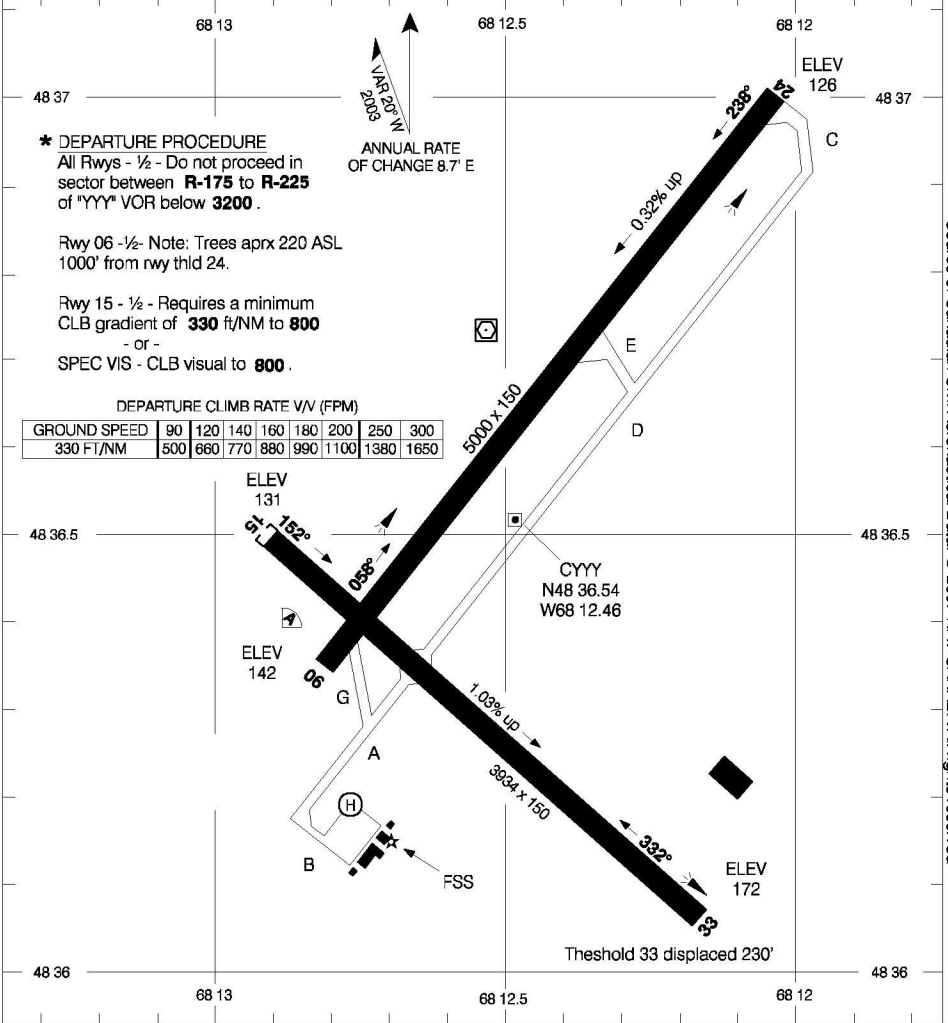

AERODROME CHART

MONT-JOLI
MONT-JOLI QC

VOT 111.2	RADIO 122.1 (MF CORRIDOR - SEE CFS)	RADIO (RCO) QUEBEC 126.7	DEP MONTREAL CENTRE 134.65 227.2
---------------------	--	---------------------------------------	---

DECLARED DISTANCES	06	24	15	33
TORA	5000	5000	3934	3934
TODA	6000	6000	3934	3934
ASDA	5000	5000	3934	3934
LDA	5000	5000	3934	3704

Source of Canadian Civil Aeronautical Data: © 2007 NAV CANADA All rights reserved

TAKE-OFF MINIMA	
All Rwys: *	

AERODROME CHART
EFF 5 JUL 07

CHANGE: Dep proc

MONT-JOLI QC
MONT-JOLI
NAD83