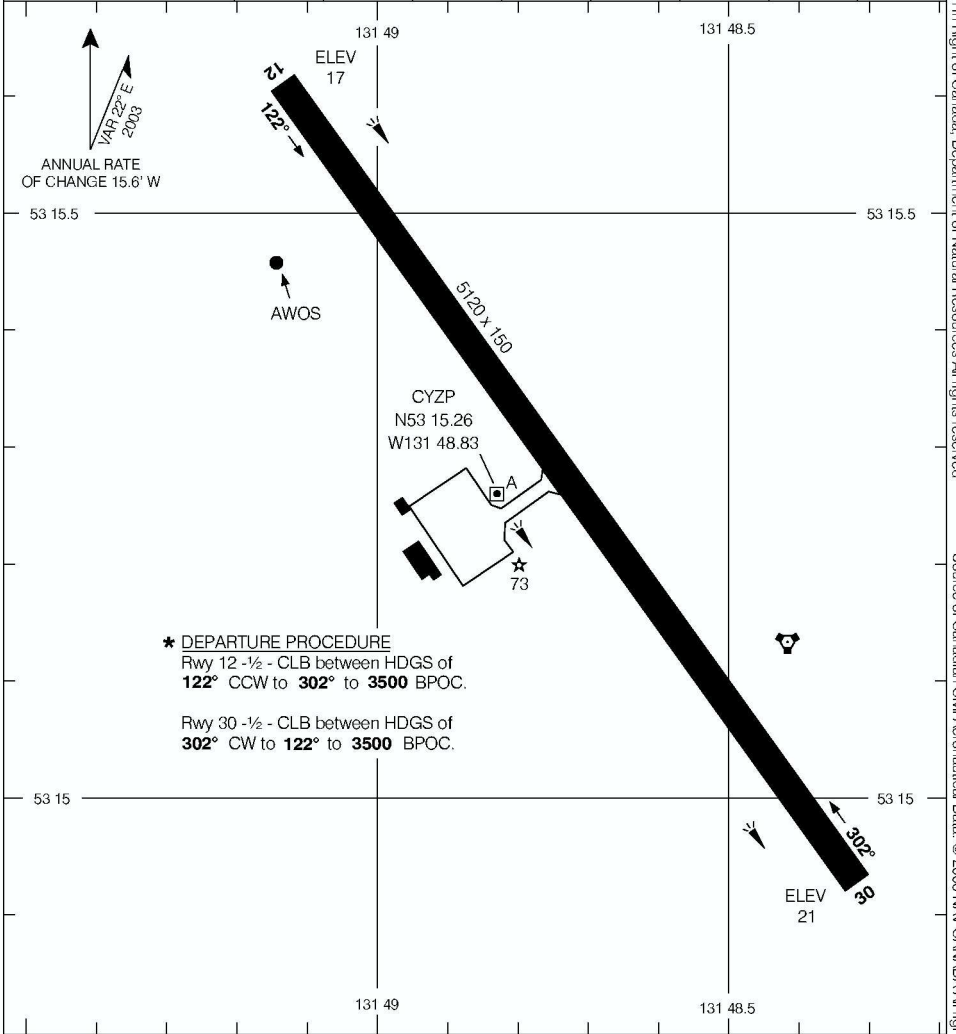

AERODROME CHART

SANDSPIT
SANDSPIT BC

AWOS 122.55	RADIO (RCO) TERRACE 122.3 296.2 (MF 5 NM)	DEP VANCOUVER CENTRE 133.4 227.2
-----------------------	---	--

DECLARED DISTANCES	12	30						
	TORA	5120	5120					
TODA	5120	5120						
ASDA	5120	5120						
LDA	5120	5120						

TAKE-OFF MINIMA	SCALE IN FEET
Rwys 12; 30; *	1000 0 1000

© 2006 Her Majesty The Queen In Right of Canada, Department of Natural Resources All rights reserved. Source of Canadian Civil Aeronautical Data: © 2006 NAV CANADA All rights reserved.