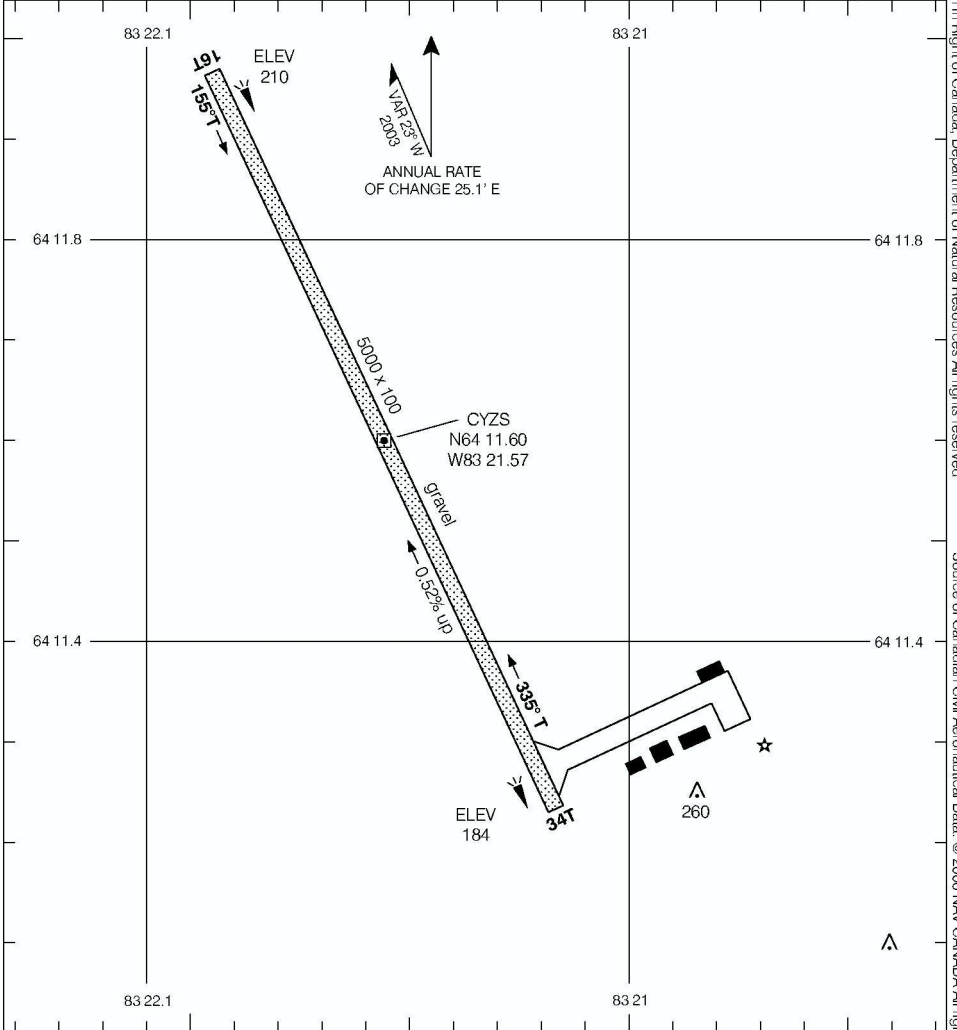

AERODROME CHART

CORAL HARBOUR
CORAL HARBOUR NU

APRT RADIO
122.1 (MF 5 NM)

DECLARED DISTANCES

	16T	34T					
TORA	5000	5000					
TODA	6000	6000					
ASDA	5000	5000					
LDA	5000	5000					

TAKE-OFF MINIMA

Rwys 16T; 34T: ½

SCALE IN FEET

AERODROME CHART
EFF 8 JUN 06

CHANGE: Editorial

CORAL HARBOUR NU
CORAL HARBOUR
NAD83

© 2006 Her Majesty The Queen In Right of Canada, Department of Natural Resources All rights reserved. Source of Canadian Civil Aeronautical Data: © 2006 NAV CANADA All rights reserved.