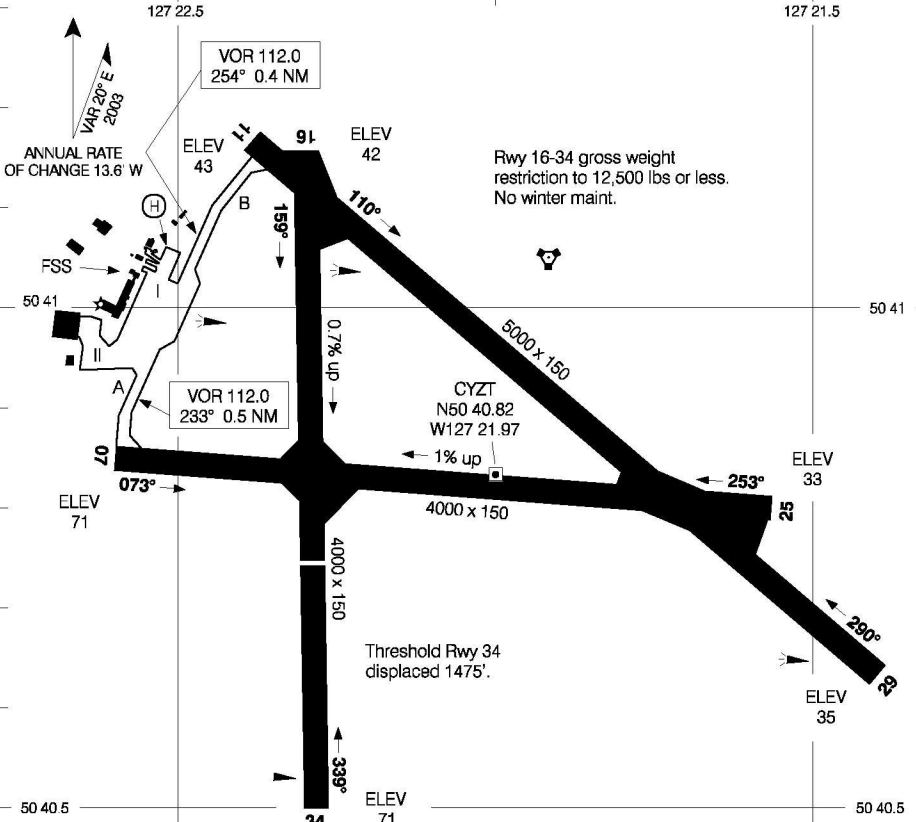

AERODROME CHART

PORT HARDY
PORT HARDY BC

**RADIO
HARDY**
122.2 (MF 5 NM)
236.6

**DEP
VANCOUVER CENTRE**
132.2 266.3

DECLARED DISTANCES

	07	25	11	29	16	34		
TORA	4000	4000	5000	5000	4000	4000		
TODA	4900	4000	6000	5800	4000	4700		
ASDA	4000	4000	5000	5000	4000	4000		
LDA	4000	4000	5000	5000	4000	2525		

* DEPARTURE PROCEDURE
See Port Hardy DEPARTURE PROCEDURE page.

TAKE-OFF MINIMA

Rwys 07, 11, 16, 25, 29, 34: *

AERODROME CHART
EFF 5 JUL 07

CHANGE: Declared dist

PORT HARDY BC
PORT HARDY
NAD83

Source of Canadian Civil Aeronautical Data: © 2007 NAV CANADA All rights reserved