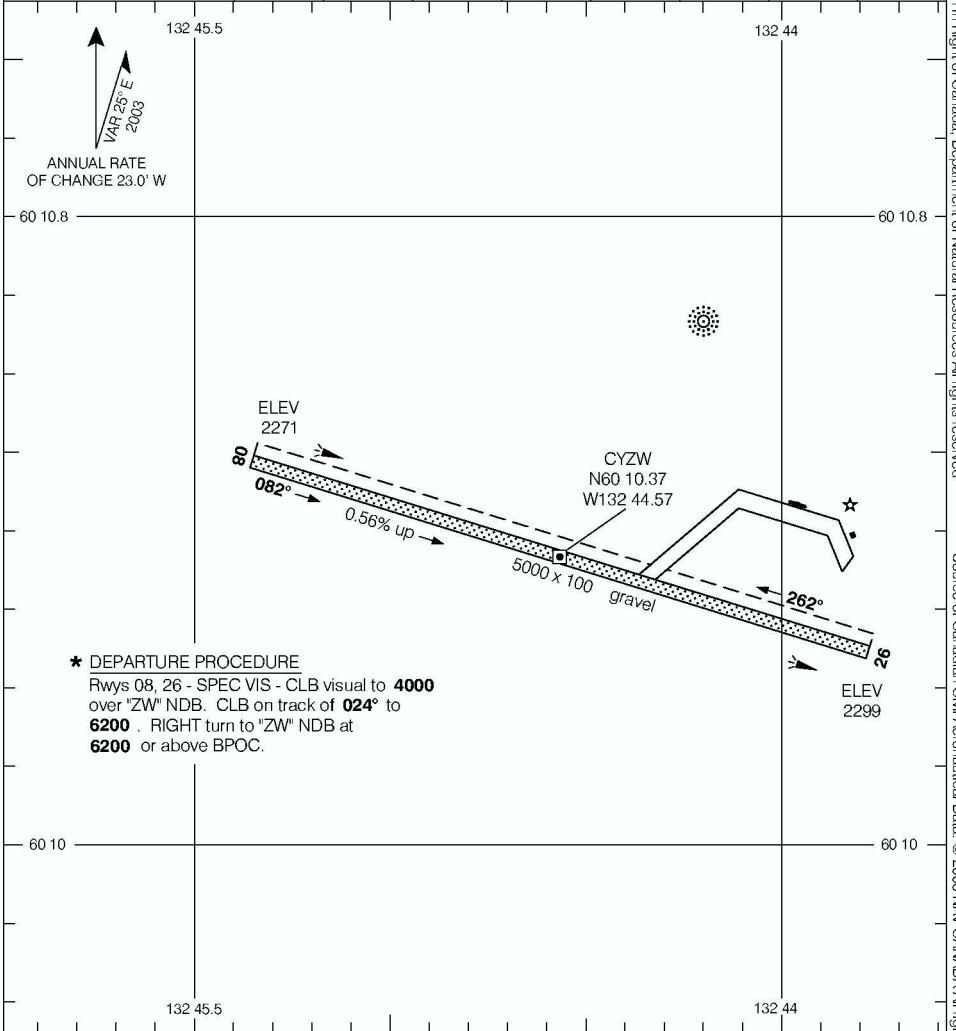

# AERODROME CHART

TESLIN  
TESLIN YT

● **APRT RDO**  
**122.1 (MF 5 NM)**  
**O/T TFC 122.1**

**DECLARED DISTANCES**

	08	26					
TORA	5000	5000					
TODA	5200	5200					
ASDA	5000	5000					
LDA	5000	5000					

\* **DEPARTURE PROCEDURE**  
Rwys 08, 26 - SPEC VIS - CLB visual to **4000** over "ZW" NDB. CLB on track of **024°** to **6200**. RIGHT turn to "ZW" NDB at **6200** or above BPOC.

TAKE-OFF MINIMA

Rwys 08; 26: \*