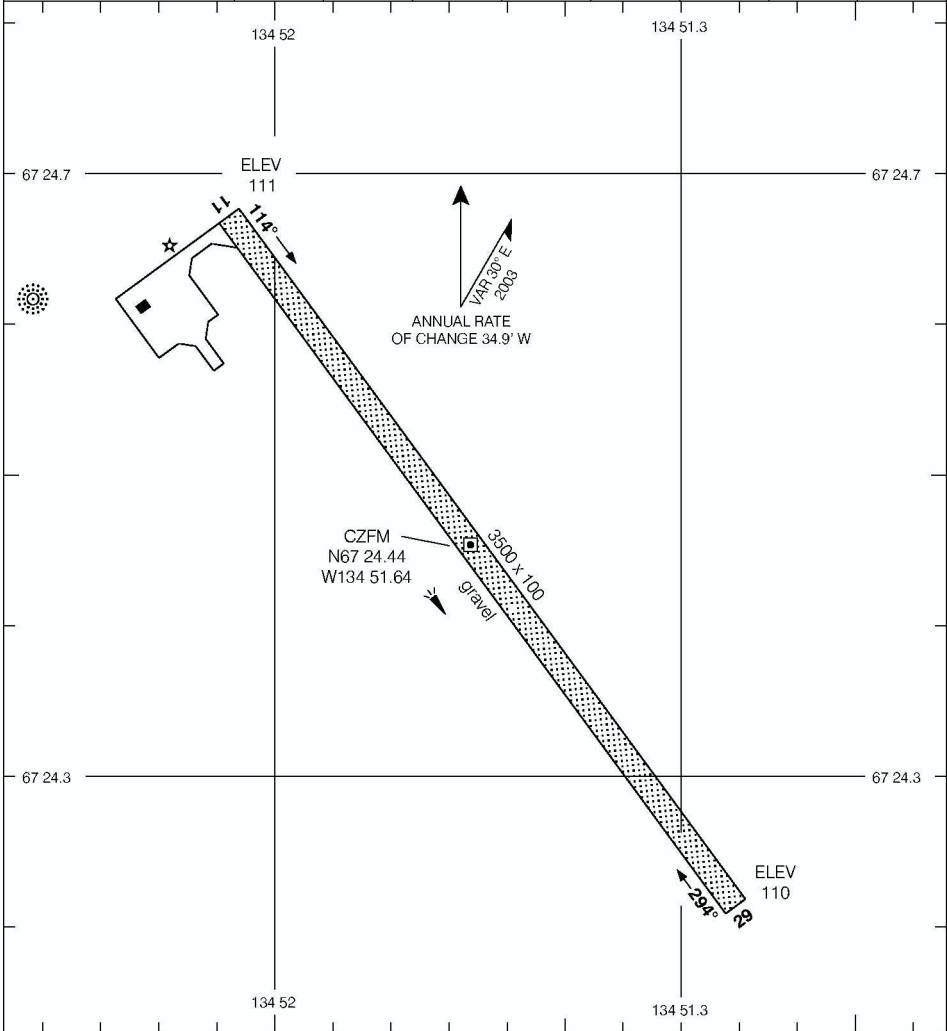

AERODROME CHART

FORT McPHERSON
FORT McPHERSON NT

APRT RDO
122.1 (MF 5 NM)
O/T TFC 122.1

DECLARED DISTANCES

	11	29					
TORA	3500	3500					
TODA	4090	4500					
ASDA	3500	3500					
LDA	3500	3500					

TAKE-OFF MINIMA

Rwys 11; 29: ½

SCALE IN FEET

AERODROME CHART
EFF 8 JUN 06

CHANGE: Editorial

FORT McPHERSON NT
FORT McPHERSON
NAD83

© 2006 Her Majesty The Queen In Right of Canada, Department of Natural Resources All rights reserved. Source of Canadian Civil Aeronautical Data: © 2006 NAV CANADA All rights reserved.