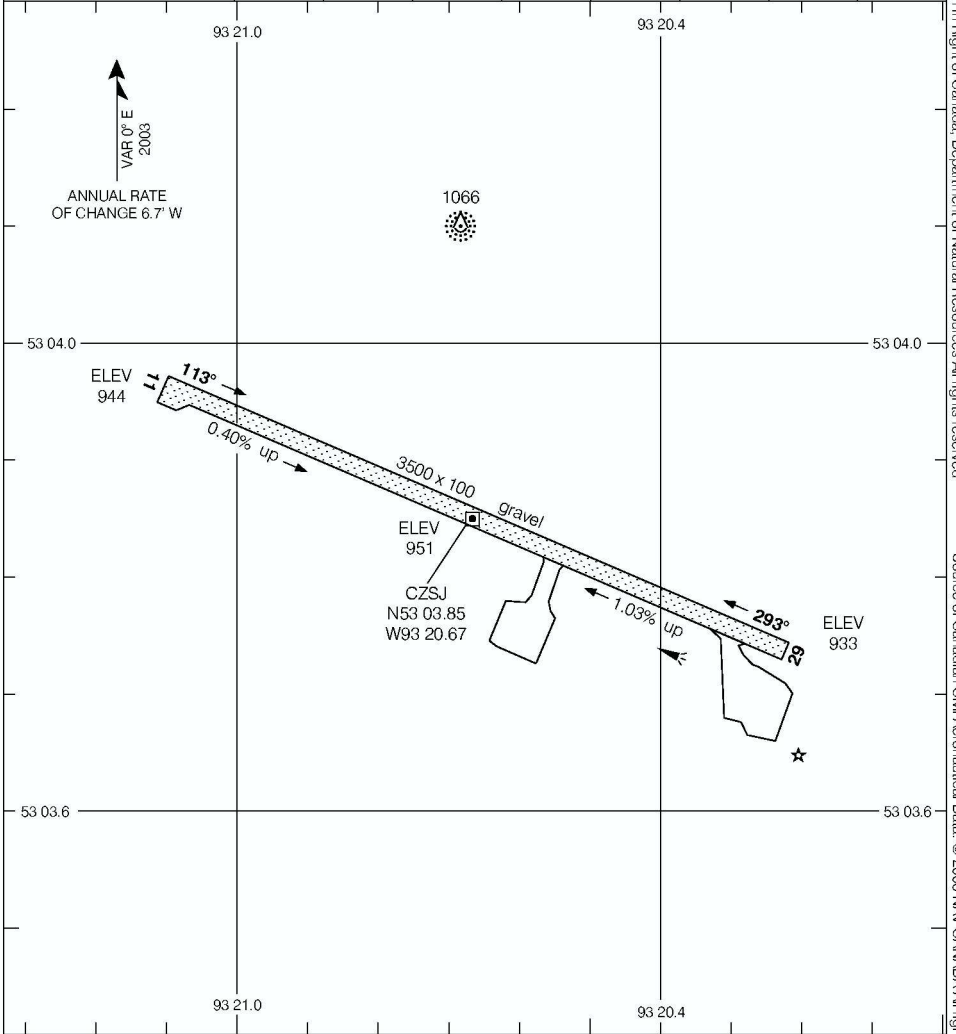

AERODROME CHART

SANDY LAKE
SANDY LAKE ON

LWIS
124.825

TFC
122.8 (ATF 5 NM)

DECLARED DISTANCES	11	29						
TORA	_____	_____						
TODA	_____	_____						
ASDA	_____	_____						
LDA	_____	_____						

TAKE-OFF MINIMA	SCALE IN FEET
Rwys 11, 29: NOT ASSESSED	1000 0 1000

AERODROME CHART
EFF 3 AUG 06

CHANGE: Comm box

SANDY LAKE ON
SANDY LAKE
NAD 83

© 2006 Her Majesty The Queen In Right of Canada, Department of Natural Resources All rights reserved. Source of Canadian Civil Aeronautical Data © 2006 NAV CANADA All rights reserved.